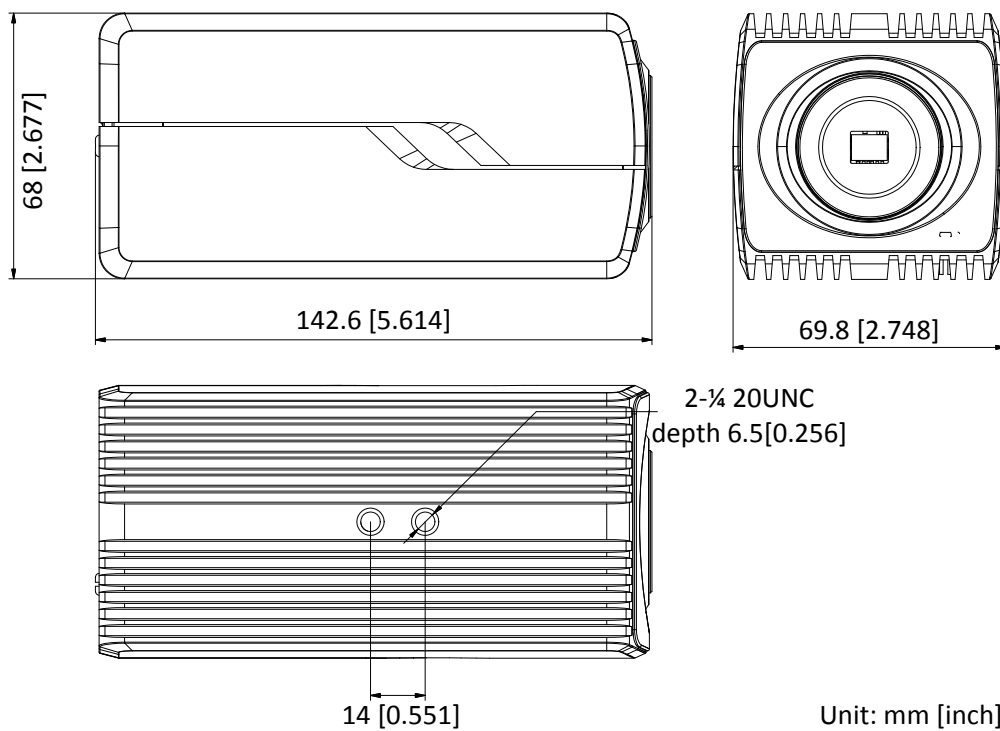

Power Consumption and Current	With extra load: 12 VDC, 0.8 A, max. 10 W; 24 VAC, 0.7 A, max. 10 W; PoE (802.3af, 36 V to 57 V), 0.1 A to 0.3 A, class 3 Without extra load: 12 VDC, 0.6 A, max. 7 W; 24 VAC, 0.55 A, max. 7 W; PoE (802.3af, 36 V to 57 V), 0.1 A to 0.3 A, class 3 “with extra load” means that an extra device is connected to and powered by the camera.
Material	Aluminum alloy
Dimensions	142.6 × 69.8 × 68 mm (5.61" × 2.75" × 2.68") With package: 315 × 140 × 140 mm (12.4" × 5.51" × 5.51")
Weight	-AP: approx. 730 g (1.61 lb.), 1020 g (2.25 lb.) with package Non-AP: approx. 690 g (1.52 lb.), 975 g (2.15 lb.) with package

* Listed resolutions are only selectable options. It does not mean that all streams can work at their maximum resolution at the same time.

Available Models:

DS-2CD5085G0, DS-2CD5085G0-AP

*-AP: support ABF (auto back focus) and P-iris

Dimensions